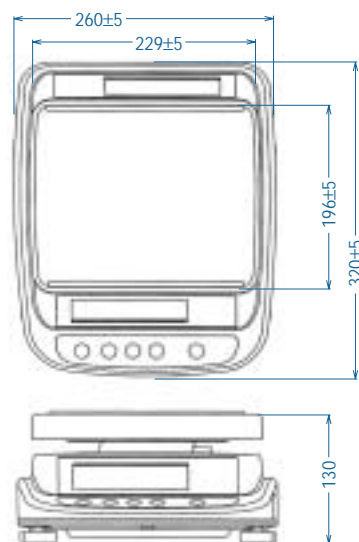

Electronic Digital Scale
Water proof type iPC-WP

iPC-WP will lead you to a water world

IPC-WP... Compact, Portable Scale for Washdown Environments

Features

Durable Construction Equals Quality Performance

Meeting the demands of an IP-65 rating, Ishida's iPC-WP is protected from dust and low pressure water. The stainless steel platter is designed for ease, removal and frequent washing for food and chemical applications. The iPC-WP's sleek design is coupled with accuracy and user friendly operation.

Large Display & Accessible Buttons

The large 25mm LCD panel provides instant weight identification and the optional dual display is ideal for retail applications.

Specifications

Platter size	229 x 196 mm
Capacity and minimum graduation	Multi Interval
	3 kg
	1 g
	6 kg
	2 g
	15 kg
	5 g
Weighing method	Strain gauge load cell
LCD panel	Six digits (7-segment), character height 25 mm
Display information	6-digit weight, battery enunciator, decimal point, net weight enunciator, stability enunciator, minus sign, and unit of measurement
Power	2 Dry Cell D-Type batteries (up to 500 hours) or AC adapter. (Dry Cell batteries and/or AC adapter are not included) Auto Power Off function (can be set to 60 min., 20 min., or off)
Operational temperature	-5 °C ~ 40 °C
Weight	3.2 kg (excluding batteries)
Approvals	OIML, CE conformity for approval type
Option	AC adapter

Dimensions

unit: mm

 **ISHIDA**

 **ISHIDA CO., LTD.**

44 SANNO-CHO, SHOGAIN, SAKYO-KU, KYOTO, 606-8392 JAPAN
 PHONE: 81-75-771-4141
 FACSIMILE: 81-75-751-1634
 URL: <http://www.ishidajapan.com>

Design and specifications are subject to change without notice.